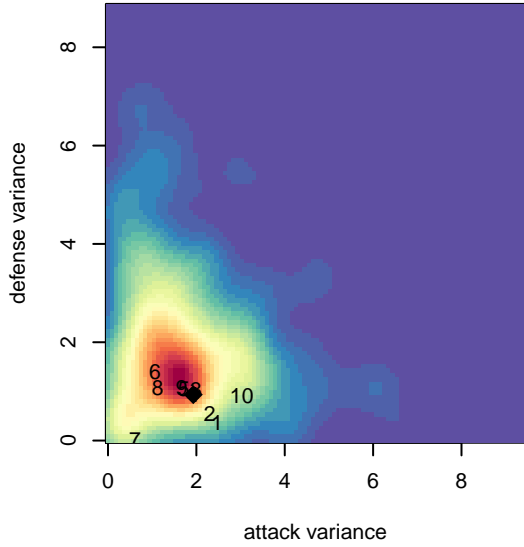

Eastside FC Red B00

Eastside FC
 Preston, WA
 B00 total strength=1559
 attack=20.14 defense=9.58
 fall league = RCL B00 Div 1
 spr league = Win RCL B00 Div 1

alt names used:
 Eastside FC Red (WA) (FWRL)
 Eastside FC B00 Red
 EASTSIDE FC B00 RED (WA)
 EASTSIDE FC B'00 RED
 Eastside FC B00 Red A
 Eastside FC B00 Red A
 Eastside FC B 00 Red A
 Eastside FC B00 Red A

Eastside FC Red B00
 Dots are actual minus expected GF (blue circles) and GA (red triangles).
 Blue line is smoothed change in attack strength. Red is smoothed change in defense strength.

**attack and defense variance (black dot)
relative to other teams
and top 10 in region**