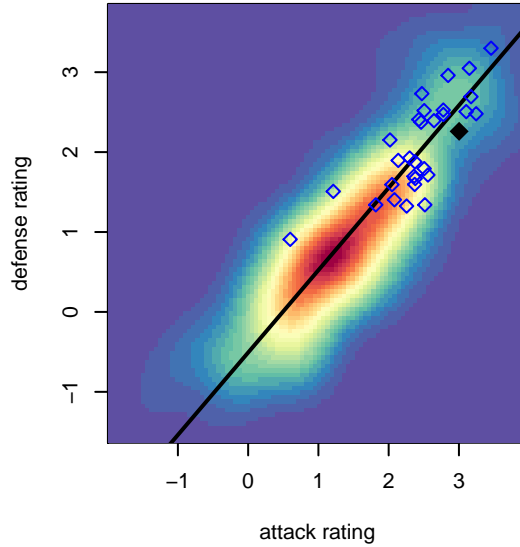

**attack and defense rating
relative to others at age
and all opponents in last 13 months**