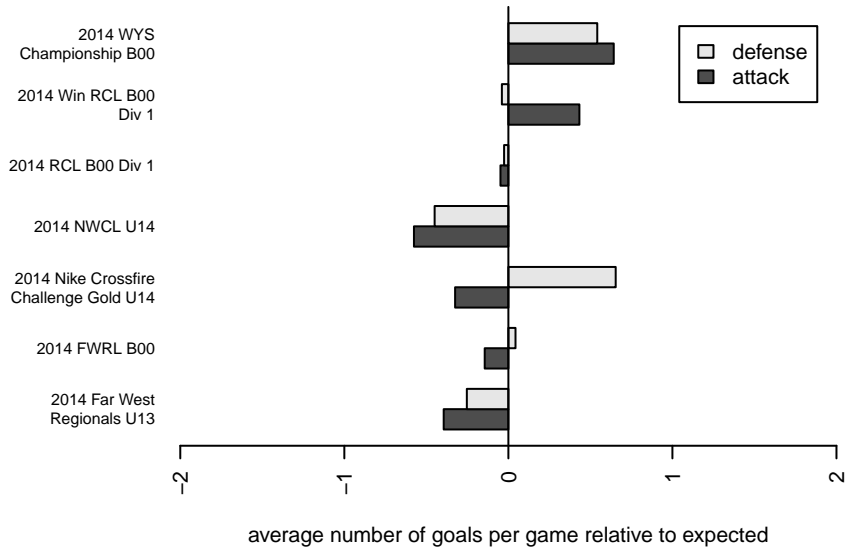

Performance relative to 13 month average