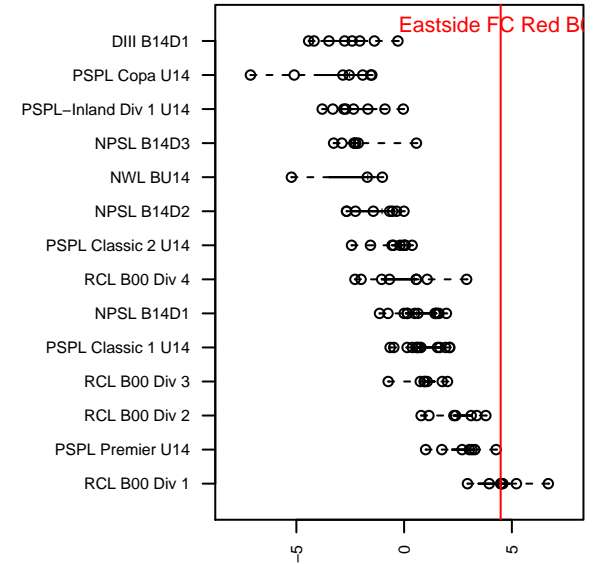

**attack and defense rating
relative to others at age
and all opponents in last 13 months**