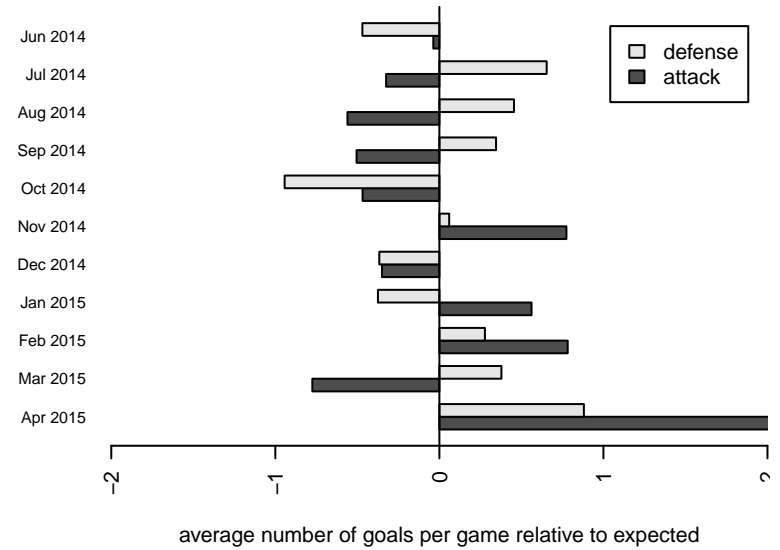

Performance relative to 13 month average