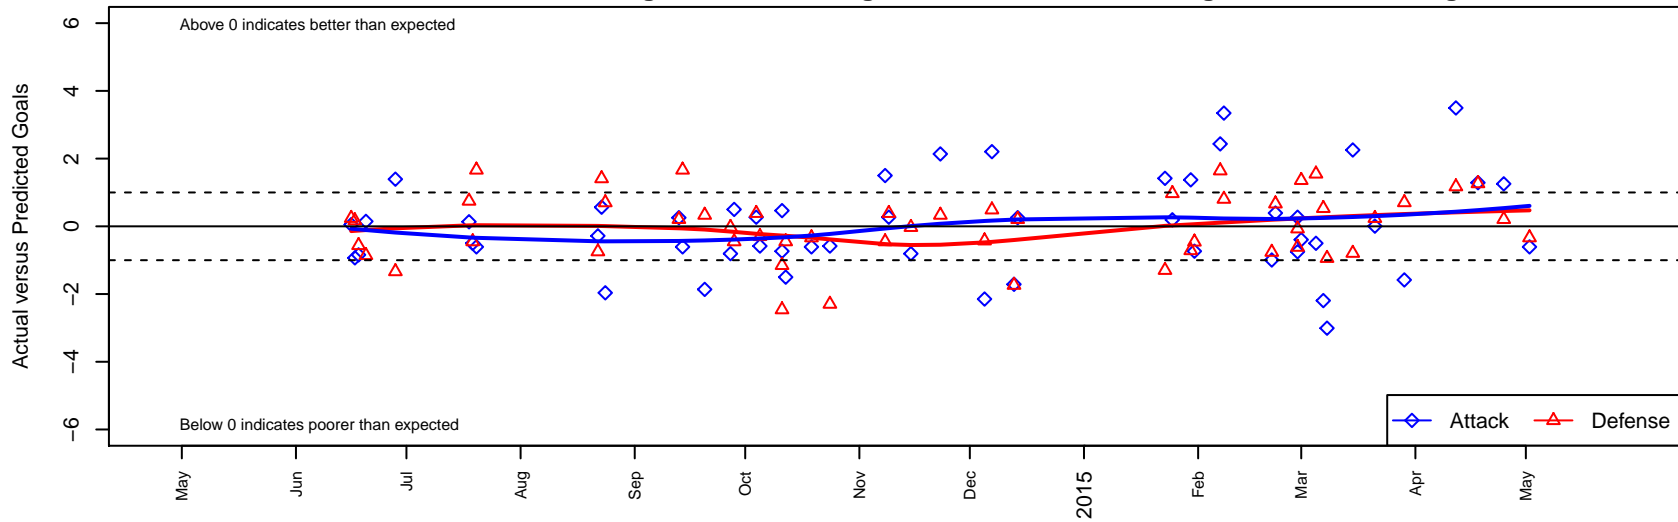

Eastside FC Red B00

Eastside FC
 Preston, WA
 B00 total strength=1559
 attack=20.14 defense=9.58
 fall league = RCL B00 Div 1
 spr league = Win RCL B00 Div 1

alt names used:
 Eastside FC Red (WA) (FWRL)
 Eastside FC B00 Red
 EASTSIDE FC B00 RED (WA)
 EASTSIDE FC B'00 RED
 Eastside FC B00 Red A
 Eastside FC B00 Red A
 Eastside FC B 00 Red A
 Eastside FC B00 Red A

Eastside FC Red B00
 Dots are actual minus expected GF (blue circles) and GA (red triangles).
 Blue line is smoothed change in attack strength. Red is smoothed change in defense strength.

**attack and defense variance (black dot)
relative to other teams
and top 10 in region**